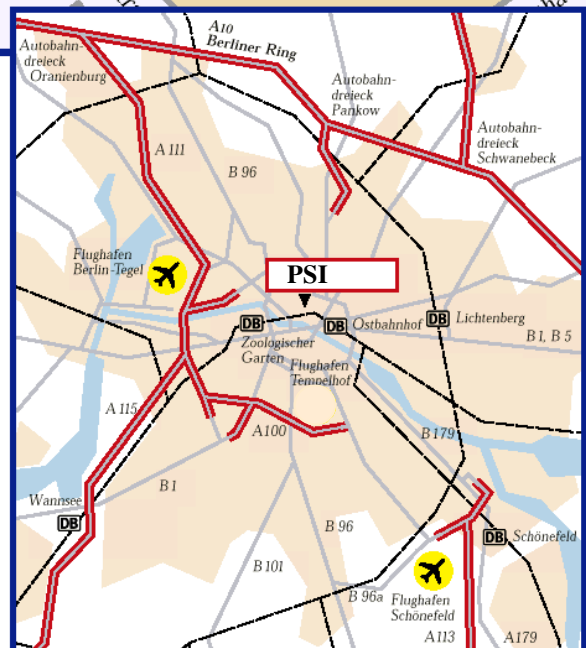

To the company: S 9 (direction Westkreuz)
to Hackescher Markt
From the company: S 9 (direction Schönefeld)
to Flughafen Berlin-Schönefeld

Airport Tegel

To the company: Bus X9 to Zoologischer Garten,
then S 3, S 5, S 7, S 9, S 75 (directions A)
to Hackescher Markt
From the company: S 3, S 5, S 7, S 9, S 75
(directions B)
to Zoologischer Garten,
then Bus X9 (direction Flughafen Tegel)
to Flughafen Tegel

Railway Station Zoologischer Garten

To the company: S 3, S 5, S 7, S 9, S 75 (directions A)
to Hackescher Markt
From the company: S 3, S 5, S 7, S 9, S 75
(directions B) to Zoologischer Garten

Railway Station Berlin-Ostbahnhof

To the company: S 3, S 5, S 7, S 9, S 75
(directions B) to Hackescher Markt
From the company: S 3, S 5, S 7, S 9, S 75
(directions A) to Berlin-Ostbahnhof

Railway Station Berlin-Alexanderplatz

5 minutes on foot