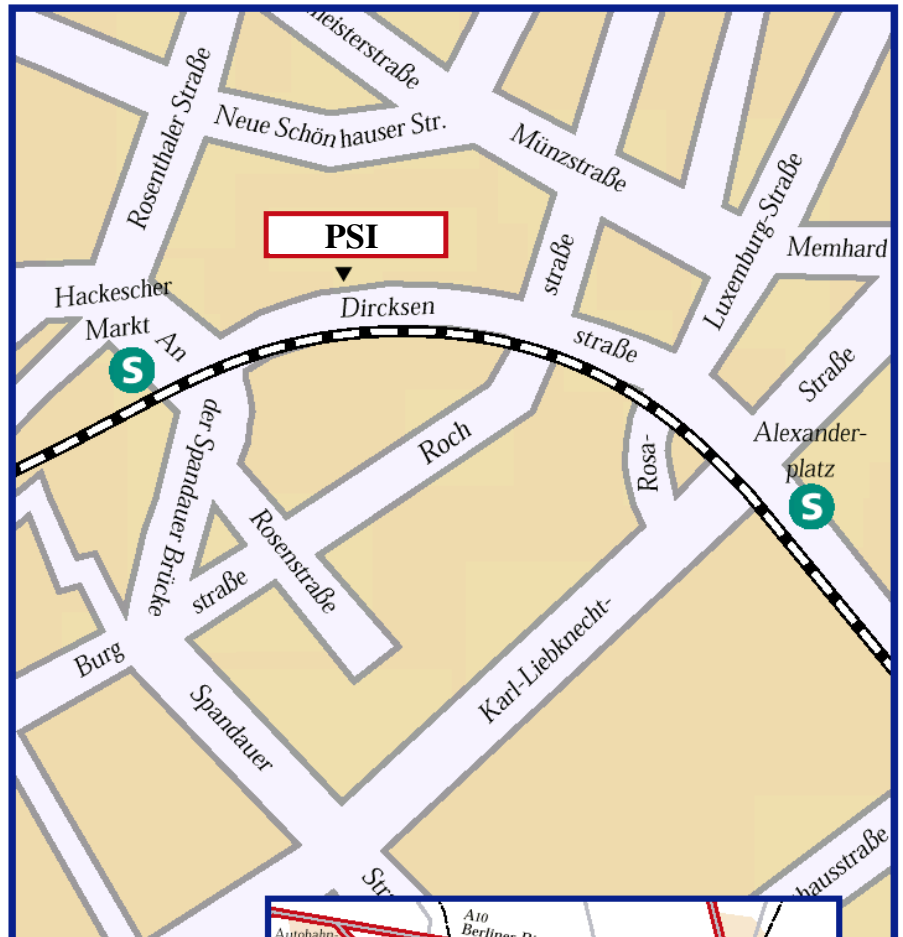

To the company: S 9 (direction Westkreuz)
to Hackescher Markt
From the company: S 9 (direction Schönefeld)
to Flughafen Berlin-Schönefeld

Airport Tegel

To the company: Bus X9 to Zoologischer Garten,
then S 3, S 5, S 7, S 9, S 75 (directions A)
to Hackescher Markt
From the company: S 3, S 5, S 7, S 9, S 75
(directions B)
to Zoologischer Garten,
then Bus X9 (direction Flughafen Tegel)
to Flughafen Tegel

Railway Station Zoologischer Garten

To the company: S 3, S 5, S 7, S 9, S 75 (directions A)
to Hackescher Markt
From the company: S 3, S 5, S 7, S 9, S 75
(directions B) to Zoologischer Garten

Railway Station Berlin-Ostbahnhof

To the company: S 3, S 5, S 7, S 9, S 75
(directions B) to Hackescher Markt
From the company: S 3, S 5, S 7, S 9, S 75
(directions A) to Berlin-Ostbahnhof

Railway Station Berlin-Alexanderplatz

5 minutes on foot

directions A

S 3 Erkner
S 5 Strausberg
or Strausberg-Nord
or Hoppegarten
S 7 Ahrensfelde
S 9 Schönefeld
S 75 Wartenberg

directions B

S 3 Potsdam Stadt
S 5 Charlottenburg
S 7 Potsdam Stadt
S 9 Westkreuz
S 75 Westkreuz